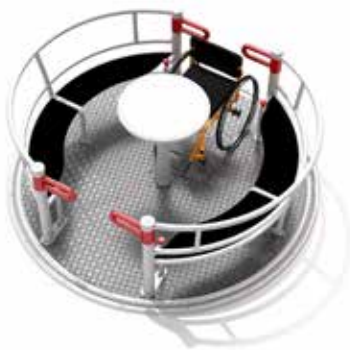

PIRAMIDO Q85

PIRAMIDO P50

PIRAMIDO P65

PIRAMIDO S55

PIRAMIDO S85

integrado

PLAYGROUNDS | SPIELPLÄTZE

SATURN

MERCURY

DIGO-I

POGO

ORTA-I 150X200

ORTA-I 150X250

ORTA-I 150X500

YUGO 3

These devices are equipped with advanced safety systems. Call us for more details.