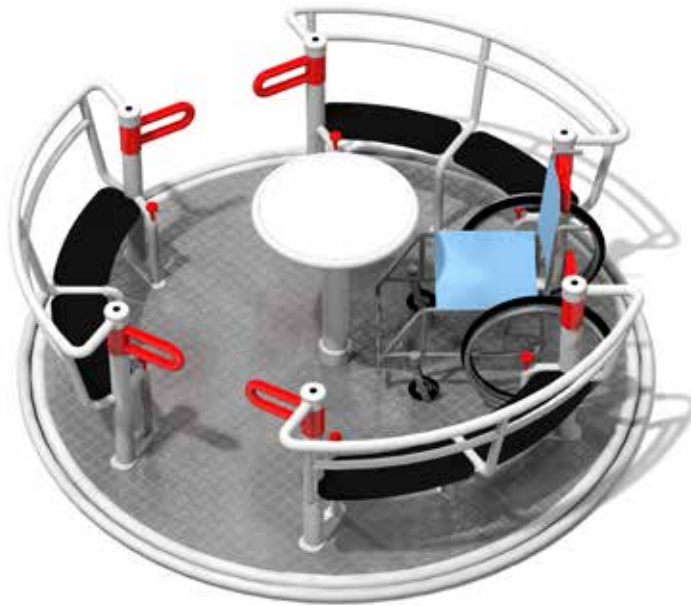

PIRAMIDO Q85

PIRAMIDO P50

PIRAMIDO P65

PIRAMIDO S55

PIRAMIDO S85

integrado

PLAYGROUNDS | SPIELPLÄTZE

SATURN

MERCURY

DIGO-I

POGO

ORTA-I 150X200

ORTA-I 150X250

ORTA-I 150X500

YUGO 3

These devices are equipped with advanced safety systems. Call us for more details.